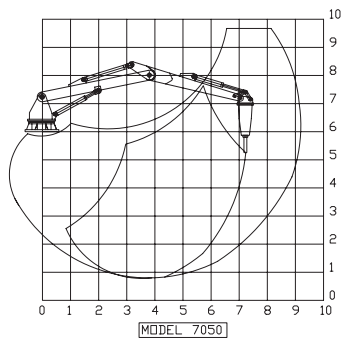

DELTA ENGINEERING

Phone: (08) 9248 4456
Fax: (08) 9248 4457
Mobile: 0438 814 665

REACH DIAGRAMS

PLEASE CALL DELTA ENGINEERING FOR MORE INFORMATION.

DELTA ENGINEERING
74 BOULDER ROAD
MALAGA WA 6090