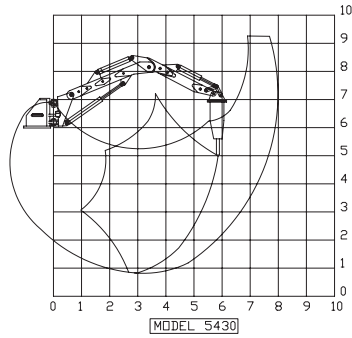

DELTA ENGINEERING

Phone: (08) 9248 4456
Fax: (08) 9248 4457
Mobile: 0438 814 665

REACH DIAGRAMS

PLEASE CALL DELTA ENGINEERING FOR MORE INFORMATION.

DELTA ENGINEERING
74 BOULDER ROAD
MALAGA WA 6090