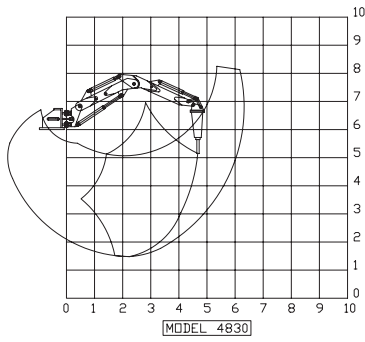

DELTA ENGINEERING

Phone: (08) 9248 4456
Fax: (08) 9248 4457
Mobile: 0438 814 665

REACH DIAGRAMS

PLEASE CALL DELTA ENGINEERING FOR MORE INFORMATION.

DELTA ENGINEERING
74 BOULDER ROAD
MALAGA WA 6090