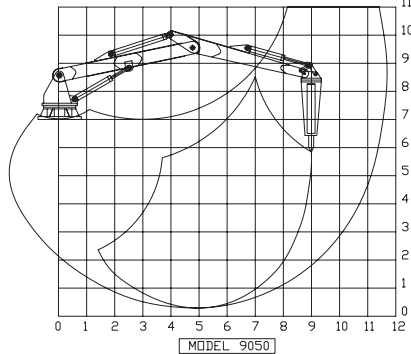

DELTA ENGINEERING

Phone: (08) 9248 4456
Fax: (08) 9248 4457
Mobile: 0438 814 665

REACH DIAGRAMS

PLEASE CALL DELTA ENGINEERING FOR MORE INFORMATION.

DELTA ENGINEERING
74 BOULDER ROAD
MALAGA WA 6090