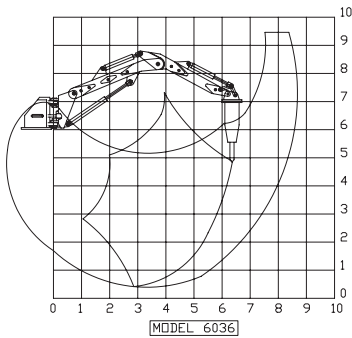

DELTA ENGINEERING

Phone: (08) 9248 4456
Fax: (08) 9248 4457
Mobile: 0438 814 665

REACH DIAGRAMS

PLEASE CALL DELTA ENGINEERING FOR MORE INFORMATION.

DELTA ENGINEERING
74 BOULDER ROAD
MALAGA WA 6090